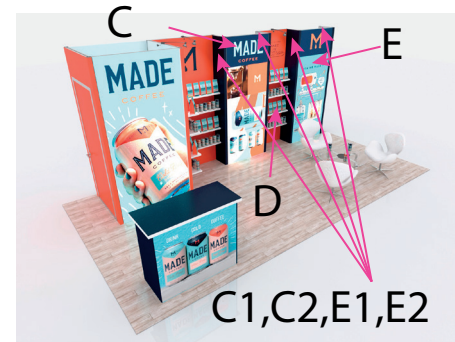

Live Area: 42.050x94.843

Final Size: 44.050x96.843

SEG Graphic

Folding Line

B

Live Area: 45.843x94.843

Final Size: 47.843x96.843

SEG Graphic

NOTE: All Raster Art (jpg, tiff,psd, png, etc.) must be at least 100 dpi at print size.

Graphic Template 10 x 20 Inline Exhibit SEG Graphics

C1
Live Area: 18.147x94.843
Final Size: 20.147x96.843
SEG Graphic