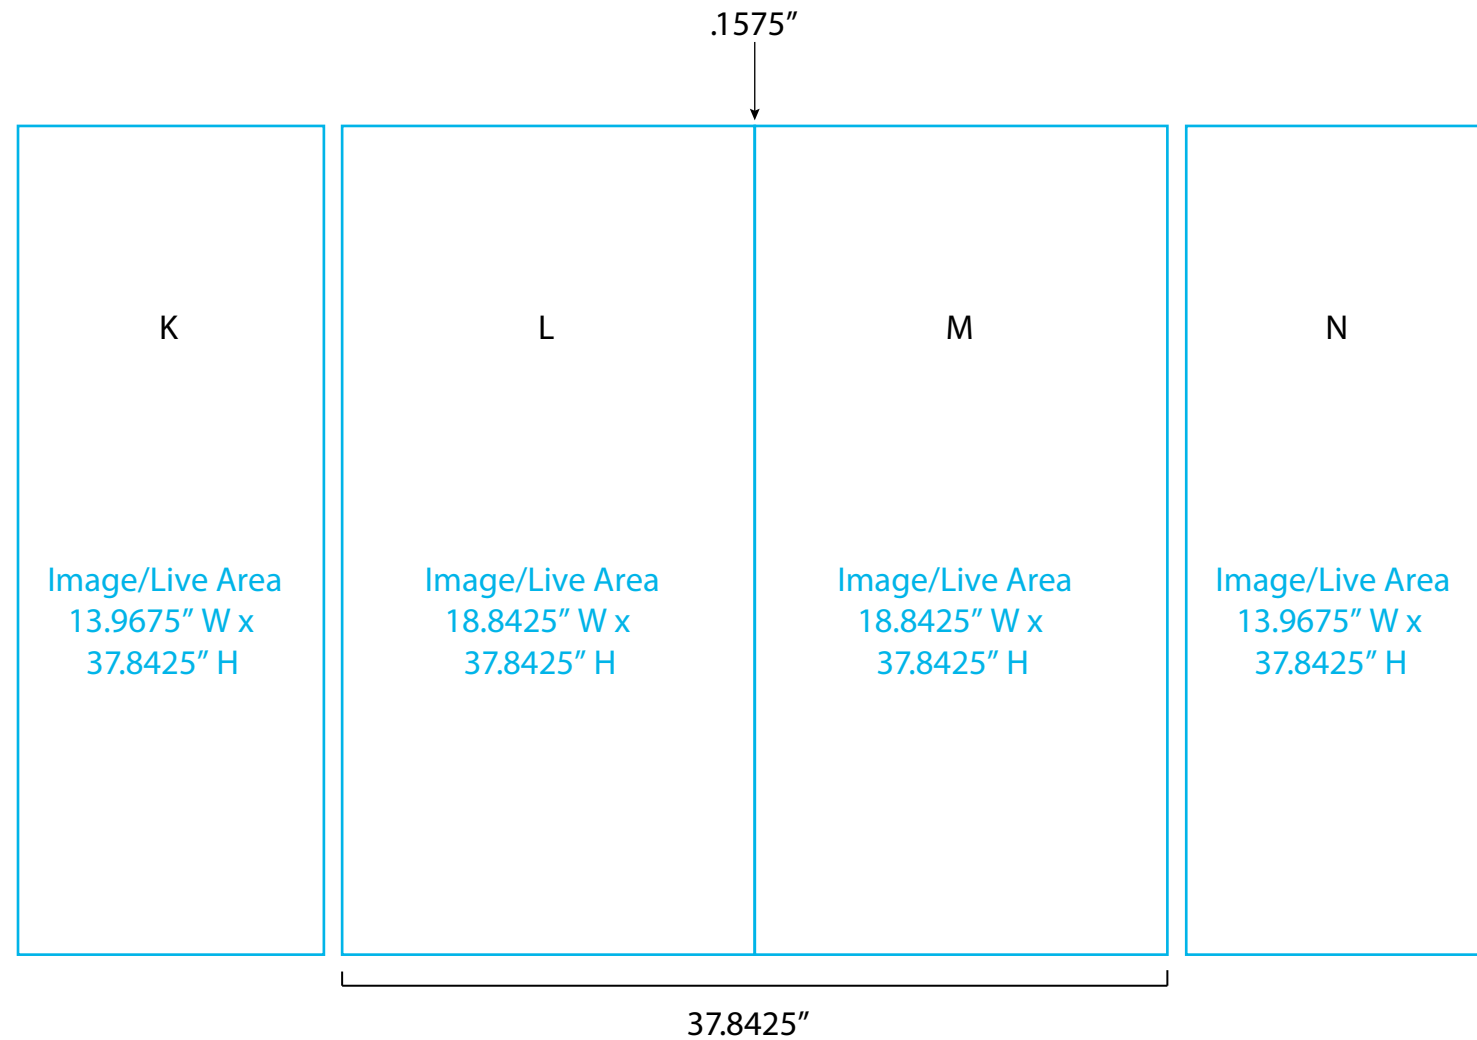

Live Area: 42.050x94.843

Final Size: 44.050x96.843

SEG Graphic

Folding Line

B

Live Area: 45.843x94.843

Final Size: 47.843x96.843

SEG Graphic

E1
Live Area: 18.147x94.843
Final Size: 20.147x96.843
SEG Graphic

E
Live Area: 37.843x94.843
Final Size: 39.843x96.843
SEG Graphic
BACKLIT

E2
Live Area: 18.147x94.843
Final Size: 20.147x96.843
SEG Graphic

NOTE: All Raster Art (jpg, tiff, psd, png, etc.) must be at least 100 dpi at print size.

RE-2094

Graphic Template
10 x 20 Inline Exhibit
RE-1558 Reception Counter
SEG Version

NOTE:
1/2" of graphic perimeter
is hidden by extrusion

NOTE: All Raster Art (jpg, tiff,psd, png, etc.) must be at least 100 dpi at print size.

Graphic Template
10 x 20 Inline Exhibit
RE-1558 Reception Counter
Sintra Version

NOTE:
1/2" of graphic perimeter
is hidden by extrusion