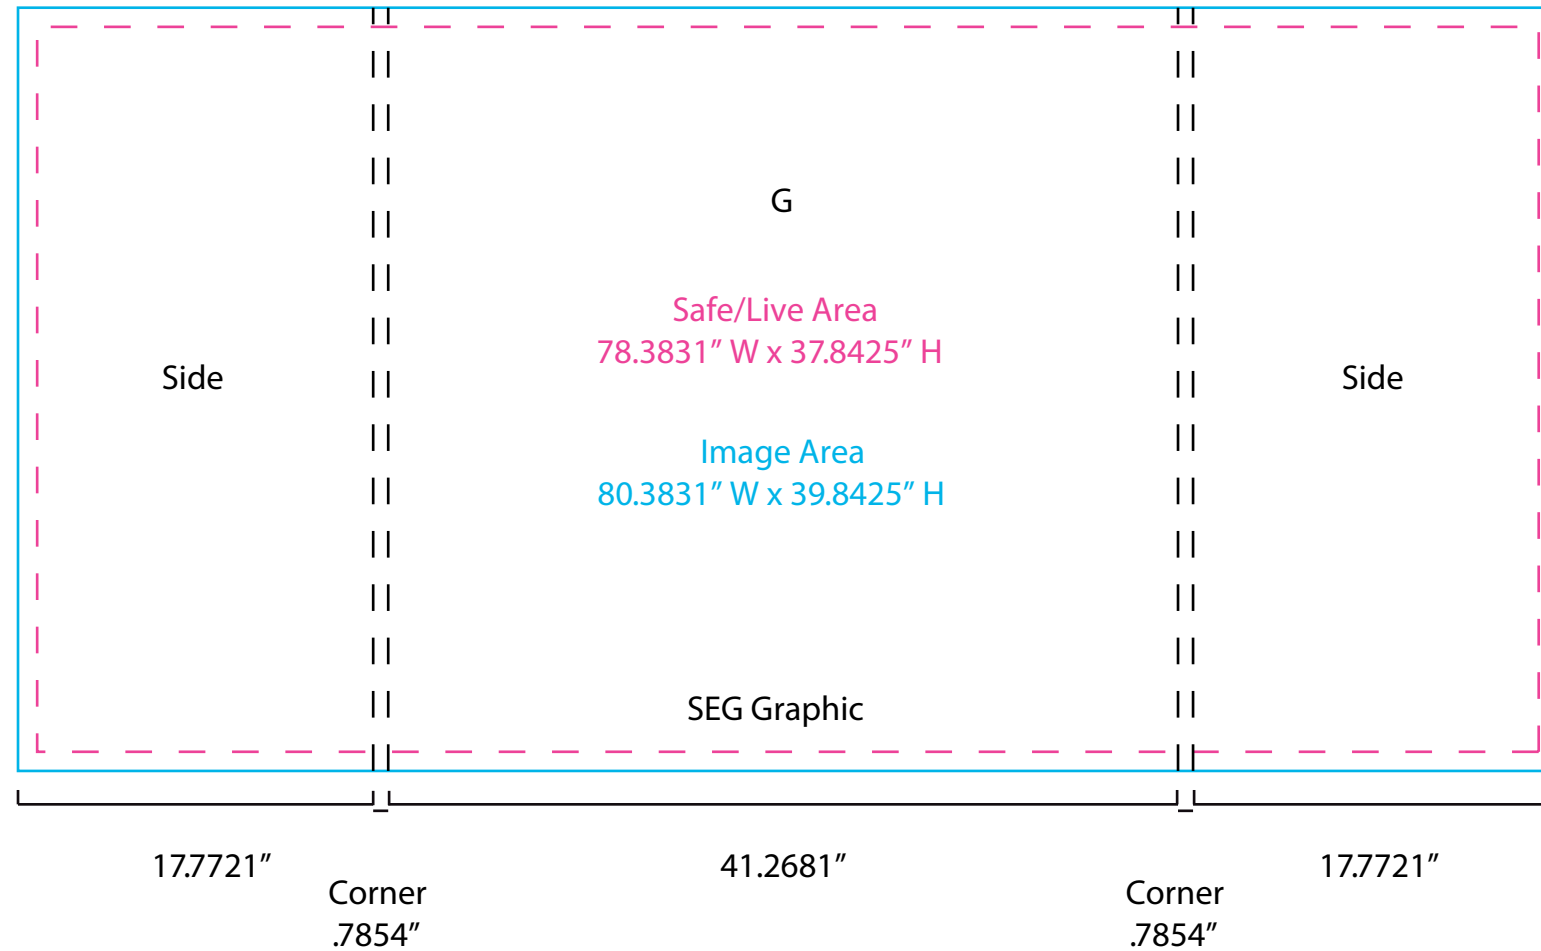

RE-2094

Graphic Template
10 x 20 Inline Exhibit
RE-1558 Reception Counter
SEG Version

NOTE:
1/2" of graphic perimeter
is hidden by extrusion

NOTE: All Raster Art (jpg, tiff,psd, png, etc.) must be at least 100 dpi at print size.